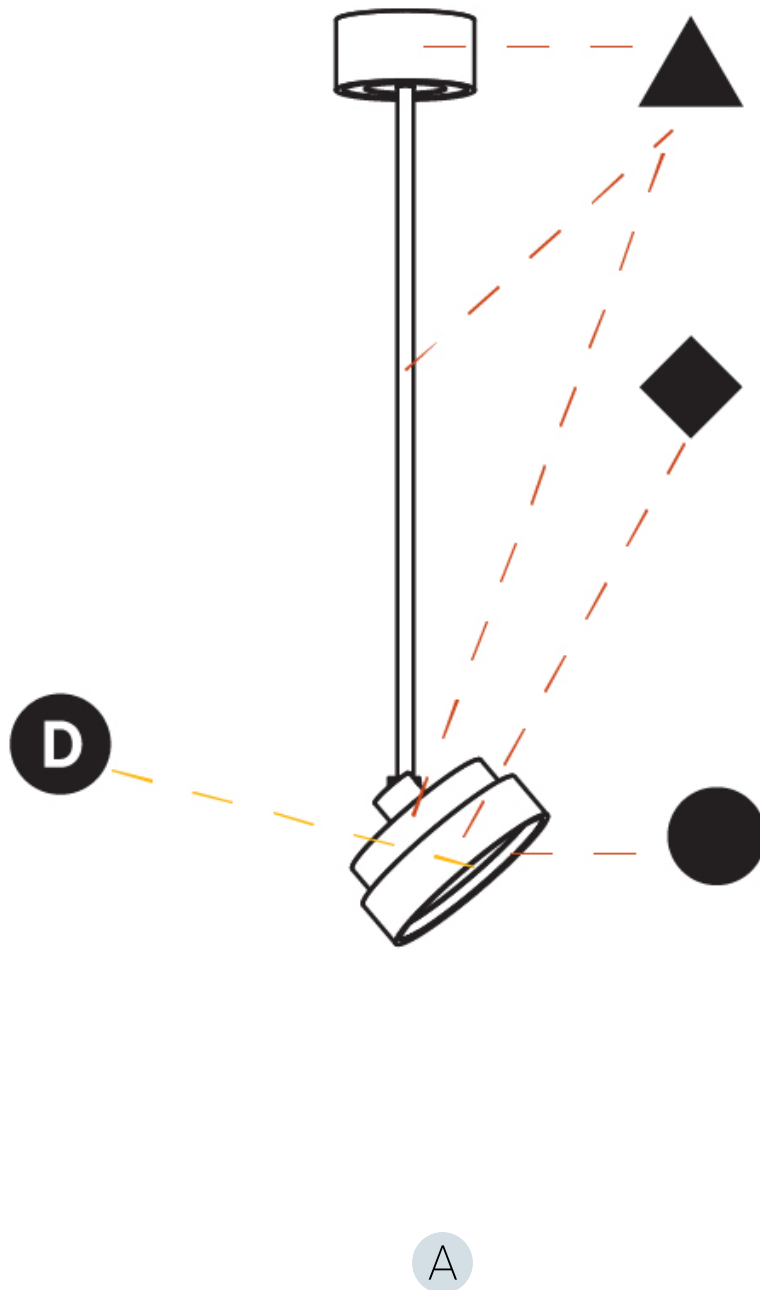

SIGN DIVA FLEX KORONA SUSPENSION

A30861-

PROJECT
TYPE
SPECIFIER
QUANTITY
DATE