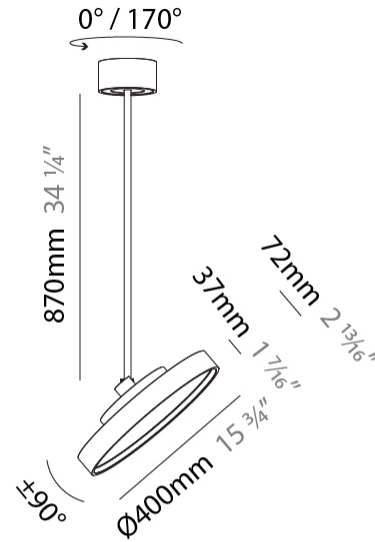

GENERAL

Series: Sign Diva Flex
Subseries: Sign Diva Flex Korona
Partner: Prolicht
Division: Architectural
Installation: Suspension
Product Type: Pendant
Mounting Location: Ceiling
Light Distribution: Adjustable

PHYSICAL

Shape: Round
Diameter (mm): 400
Diameter (in): 15 3/4
Height (mm): 870
Height (in): 34 1/4
Weight (kg): 3.5
Weight (lbs): 7.7
Diffuser: PMMA - Opal / Micro-Prism / Sparkling Secret / Vintage Industrial
Fixture Finish: SSR / BKV / CWI / CRY / HAB / UFT / ITA / RUA / FTG / MYG / LOD / PUS / FRO / FUP / KIA / POP / BLS / SPG / MEY / GOH / CHC / COM / ABZ / JAG / OBR / MOS / ROR
Fixture Material: PMMA / Extruded Aluminum / Steel

ELECTRICAL

Lamp Type: LED (Zhaga Standard)
Input Wattage (W): 19.8
Total Output Wattage (W): 18
Dimming: Tri-Mode (Non-Dimming and Phase Dimming (120Vac only) and 0-10V Dimming)
Driver Included: Yes
Driver Location: Integrated
Driver Type: Constant Current - Universal
Driver Class: Class 2
Input Voltage (V): 120 - 277
Constant Current (MA): 500

LED

Color Temperature (°K): 2700 / 3000 / 3500 / 4000
Max. Delivered Lumen (lm): 1807 / 1943 / 1951 / 1991
Nominal Lumen (lm): 2250 / 2420 / 2430 / 2480
CRI: >90 CRI
Lamp Life (hrs): 50000

OPTICAL

RATINGS AND CERTIFICATIONS

Certified By: Certified for North American Standards
IP rating: IP20