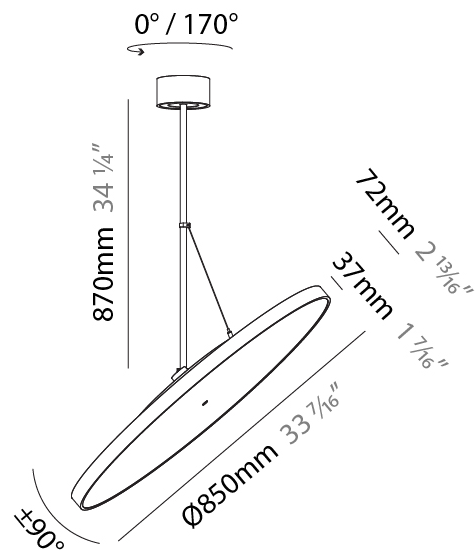

GENERAL

Series: Sign Diva Flex
Subseries: Sign Diva Flex
Partner: Prolicht
Division: Architectural
Installation: Suspension
Product Type: Pendant
Mounting Location: Ceiling
Light Distribution: Adjustable

PHYSICAL

Diameter (mm): 850
Diameter (in): 33 7/16
Height (mm): 870
Height (in): 34 1/4
Weight (kg): 9
Weight (lbs): 19.8
Diffuser: PMMA - Opal / Micro-Prism / Sparkling Secret / Vintage Industrial
Fixture Finish: SSR / BKV / CWI / CRY / HAB / UFT / ITA / RUA / FTG / MYG / LOD / PUS / FRO / FUP / KIA / POP / BLS / SPG / MEY / GOH / CHC / COM / ABZ / JAG / OBR / MOS / ROR
Fixture Material: PMMA / Extruded Aluminum / Steel

ELECTRICAL

Lamp Type: LED (Zhaga Standard)
Input Wattage (W): 96.8
Total Output Wattage (W): 76.8
Dimming: Tri-Mode (Non-Dimming and Phase Dimming (120Vac only) and 0-10V Dimming)
Driver Included: Yes
Driver Location: Integrated
Driver Type: Constant Current - Universal
Driver Class: Class 2
Input Voltage (V): 120 - 277
Constant Current (MA): 600

LED

Color Temperature (°K): 2700 / 3000 / 3500 / 4000
Max. Delivered Lumen (lm): 9094 / 9806 / 11385 / 11617
Nominal Lumen (lm): 10753 / 11596 / 13461 / 13736
CRI: >90 CRI
Lamp Life (hrs): 50000

OPTICAL

RATINGS AND CERTIFICATIONS

Certified By: Certified for North American Standards
IP rating: IP20