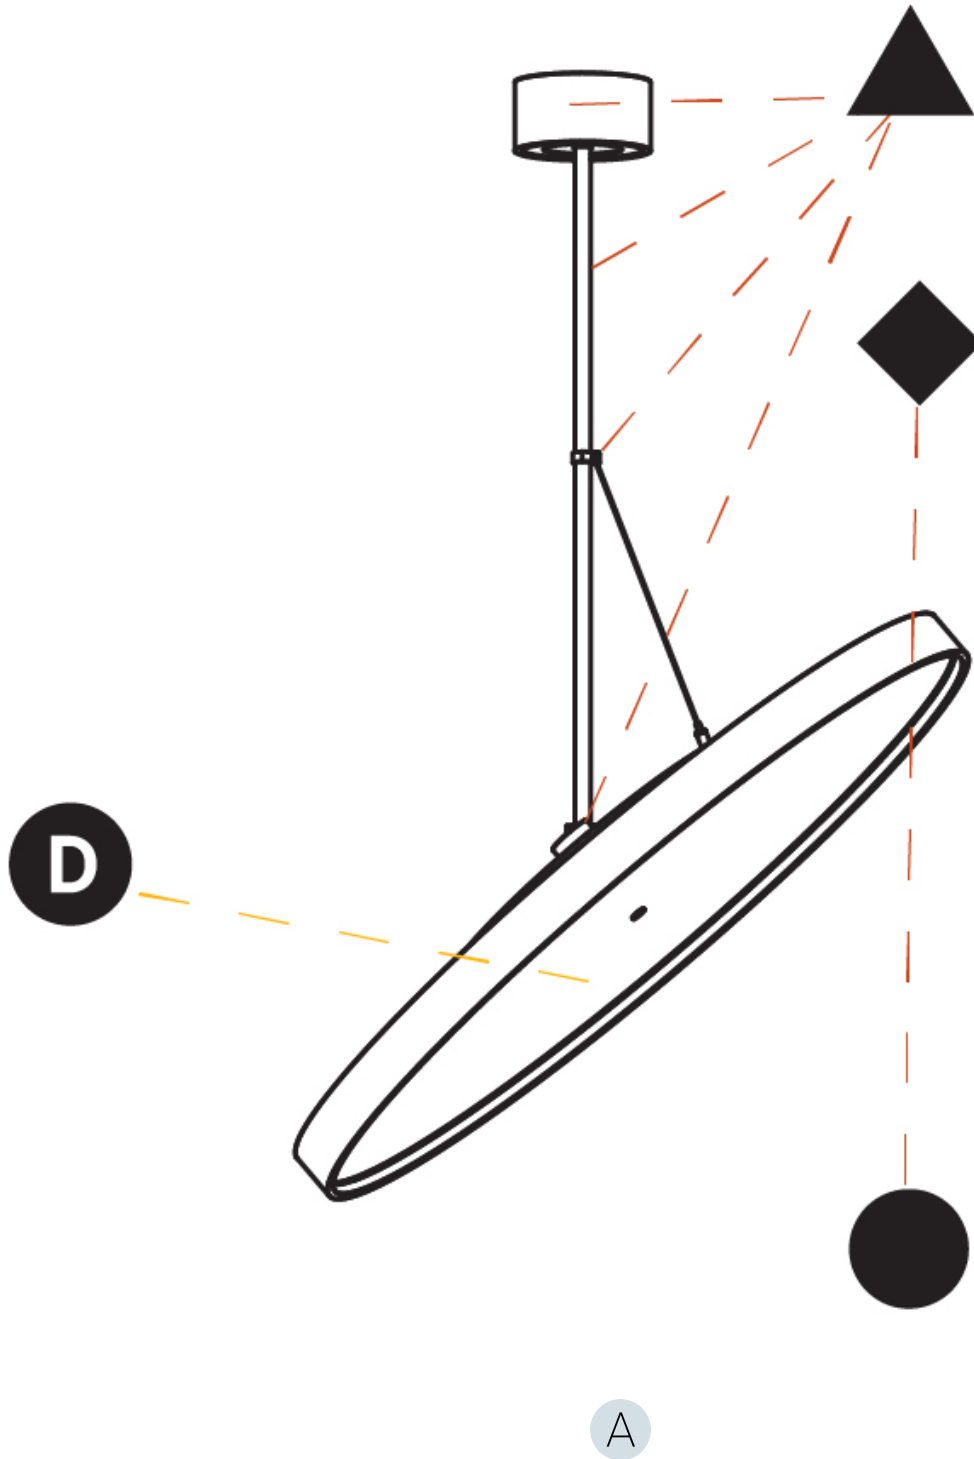

SIGN DIVA FLEX KORONA SUSPENSION

A30867-

PROJECT _____

TYPE _____

SPECIFIER _____

QUANTITY _____

DATE _____