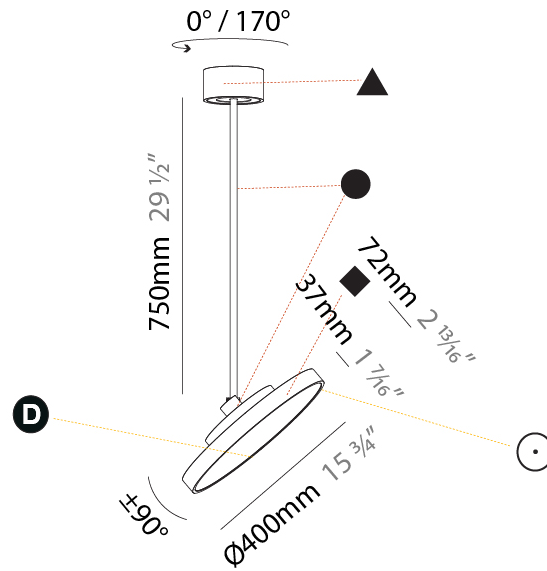

GENERAL

Series: Sign Diva Flex
Subseries: Sign Diva Flex
Partner: Prolicht
Division: Architectural
Installation: Suspension
Product Type: Pendant
Mounting Location: Ceiling
Light Distribution: Adjustable

PHYSICAL

Shape: Round
Diameter (mm): 400
Diameter (in): 15 3/4
Height (mm): 870
Height (in): 34 1/4
Weight (kg): 2.007
Weight (lbs): 4.42
Diffuser: PMMA - Opal / Micro-Prism / Sparkling Secret / Vintage Industrial
Fixture Finish: SSR / BKV / CWI / CRY / HAB / UFT / ITA / RUA / FTG / MYG / LOD / PUS / FRO / FUP / KIA / POP / BLS / SPG / MEY / GOH / CHC / COM / ABZ / JAG / OBR / MOS / ROR
Fixture Material: PMMA / Extruded Aluminum / Steel

ELECTRICAL

Lamp Type: LED (Zhaga Standard)
Input Wattage (W): 19.8
Total Output Wattage (W): 18
Dimming: Tri-Mode (Non-Dimming and Phase Dimming (120Vac only) and 0-10V Dimming)
Driver Included: Yes
Driver Location: Integrated
Driver Type: Constant Current - Universal
Driver Class: Class 2
Input Voltage (V): 120 - 277
Constant Current (MA): 500

LED

Color Temperature (°K): 2700 / 3000 / 3500 / 4000
Max. Delivered Lumen (lm): 1807 / 1943 / 1951 / 1991
Nominal Lumen (lm): 2250 / 2420 / 2430 / 2480
CRI: >90 CRI
Lamp Life (hrs): 50000

OPTICAL

Adjustability: Rotational 170°; Tilt 90°

RATINGS AND CERTIFICATIONS

Certified By: Certified for North American Standards
IP rating: IP20