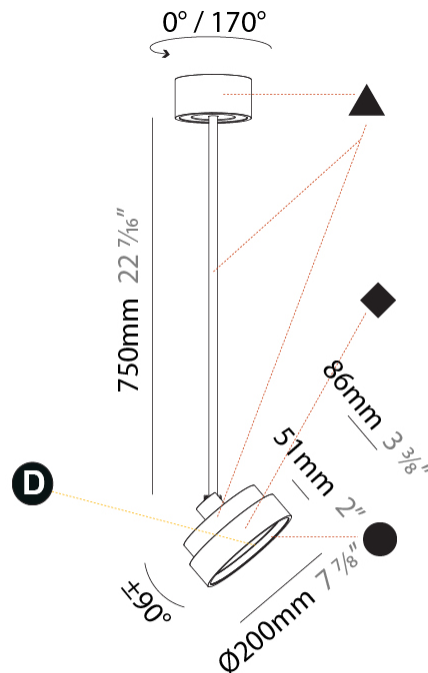

GENERAL

Series: Sign Diva Flex
Subseries: Sign Diva Flex Korona
Partner: Prolicht
Division: Architectural
Installation: Suspension
Product Type: Pendant
Mounting Location: Ceiling
Light Distribution: Adjustable

PHYSICAL

Shape: Round
Diameter (mm): 200
Diameter (in): 7 7/8
Height (mm): 870
Height (in): 34 1/4
Weight (kg): 2.007
Weight (lbs): 4.42
Diffuser: PMMA - Opal / Micro-Prism / Sparkling Secret / Vintage Industrial
Fixture Finish: SSR / BKV / CWI / CRY / HAB / UFT / ITA / RUA / FTG / MYG / LOD / PUS / FRO / FUP / KIA / POP / BLS / SPG / MEY / GOH / CHC / COM / ABZ / JAG / OBR / MOS / ROR
Fixture Material: PMMA / Extruded Aluminum / Steel

ELECTRICAL

Lamp Type: LED (Zhaga Standard)
Input Wattage (W): 12.1
Total Output Wattage (W): 11
Dimming: Tri-Mode (Non-Dimming and Phase Dimming (120Vac only) and 0-10V Dimming)
Driver Included: Yes
Driver Location: Integrated
Driver Type: Constant Current - Universal
Driver Class: Class 2
Input Voltage (V): 120 - 277
Constant Current (MA): 350

LED

Color Temperature (°K): 2700 / 3000 / 3500 / 4000
Max. Delivered Lumen (lm): 836 / 895 / 903 / 921
Nominal Lumen (lm): 1280 / 1370 / 1382 / 1410
CRI: >90 CRI
Lamp Life (hrs): 50000

OPTICAL

Adjustability: Rotational 170°; Tilt 90°

RATINGS AND CERTIFICATIONS

Certified By: Certified for North American Standards
IP rating: IP20