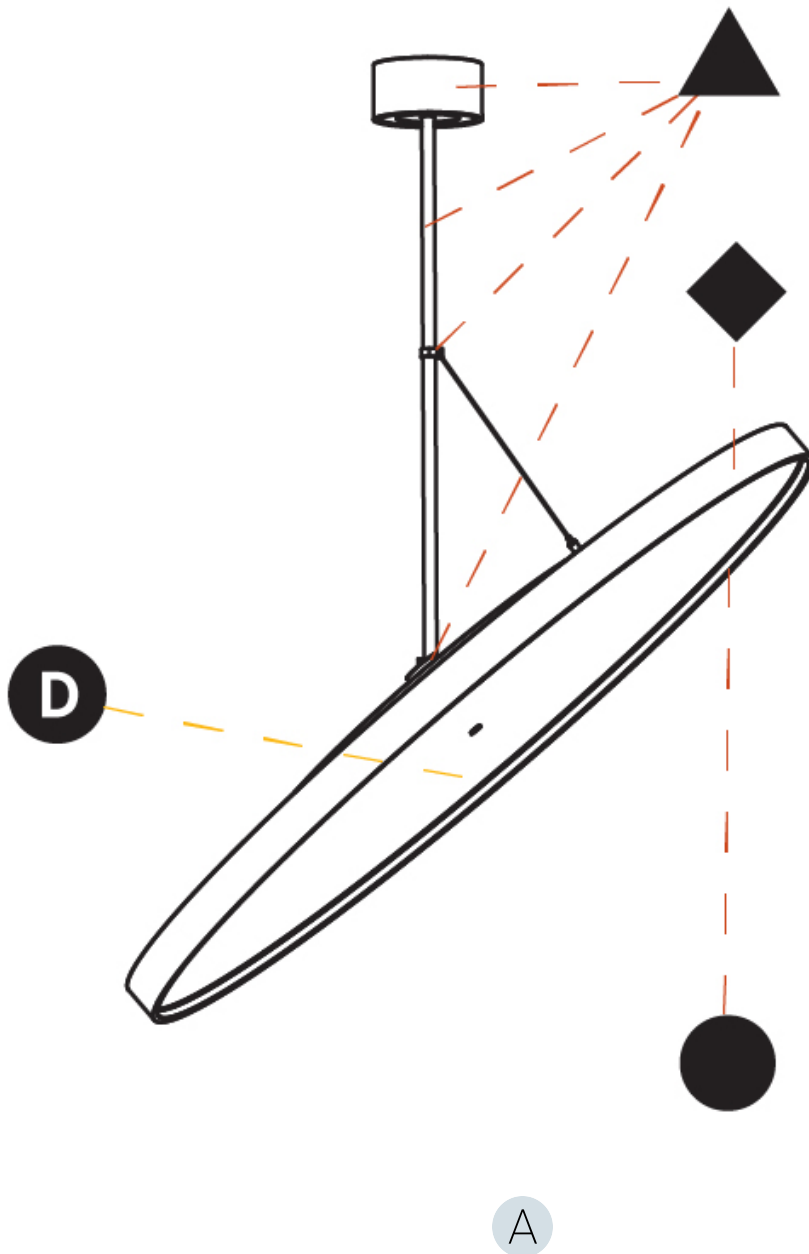

Adjustability: Rotational 170°; Tilt 90°
--

RATINGS AND CERTIFICATIONS

Certified By: Certified for North American Standards
IP rating: IP20

SIGN DIVA FLEX KORONA SUSPENSION

A30869-

PROJECT	_____
TYPE	_____
SPECIFIER	_____
QUANTITY	_____
DATE	_____