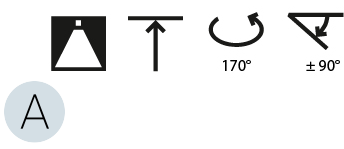

GENERAL

Series: Sign Diva Flex
Subseries: Sign Diva Flex
Partner: Prolicht
Division: Architectural
Installation: Suspension
Product Type: Pendant
Mounting Location: Ceiling
Light Distribution: Adjustable

PHYSICAL

Shape: Round
Diameter (mm): 400
Diameter (in): 15 3/4
Height (mm): 870
Height (in): 34 1/4
Weight (kg): 2.007
Weight (lbs): 4.42
Diffuser: PMMA - Opal / Micro-Prism / Sparkling Secret / Vintage Industrial
Fixture Finish: SSR / BKV / CWI / CRY / HAB / UFT / ITA / RUA / FTG / MYG / LOD / PUS / FRO / FUP / KIA / POP / BLS / SPG / MEY / GOH / CHC / COM / ABZ / JAG / OBR / MOS / ROR
Fixture Material: PMMA / Extruded Aluminum / Steel

ELECTRICAL

Lamp Type: LED (Zhaga Standard)
Input Wattage (W): 19.8
Total Output Wattage (W): 18
Dimming: Tri-Mode (Non-Dimming and Phase Dimming (120Vac only) and 0-10V Dimming)
Driver Included: Yes
Driver Location: Integrated
Driver Type: Constant Current - Universal
Driver Class: Class 2
Input Voltage (V): 120 - 277
Constant Current (MA): 500

LED

Color Temperature (°K): 2700 / 3000 / 3500 / 4000
Max. Delivered Lumen (lm): 1807 / 1943 / 1951 / 1991
Nominal Lumen (lm): 2250 / 2420 / 2430 / 2480
CRI: >90 CRI
Lamp Life (hrs): 50000

OPTICAL

Adjustability: Rotational 170°; Tilt 90°

RATINGS AND CERTIFICATIONS

Certified By: Certified for North American Standards
IP rating: IP20